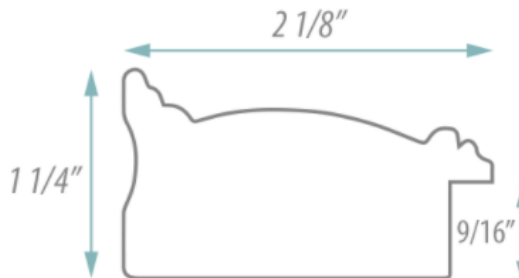

SPECIFICATION SHEET

FRAMED MIRROR

MODEL#: FM 80961-18X36

FRAMED MIRRORS COLLECTION

FEATURES:

- ONE 18X36" HIGH RESOLUTION SILVER PLATE GLASS MIRROR SIZE W/ DECORATIVE FRAME.
- "WALL HUGGER" HANGER FOR MOUNTING INCLUDED.
- STANDARD MOUNTING STYLE IS VERTICAL. FOR HORIZONTAL, PLEASE SPECIFY WHEN ORDERING.
- PACKED IN FOUR WALL (FOLDED DOUBLE WALL) CORRUGATION.
- STYLE: CLASSIC
- COLOR: CHERRY/MAHOGANY
- FINISH: VENEER/ WOOD TONES

MIRROR FINISHES:

- FLAT POLISHED EDGE
- BEVELED EDGE

OVERALL SIZE DIMENSION: 22 1/4" WIDE X 40 1/4" HIGH X 1 1/4" DEEP